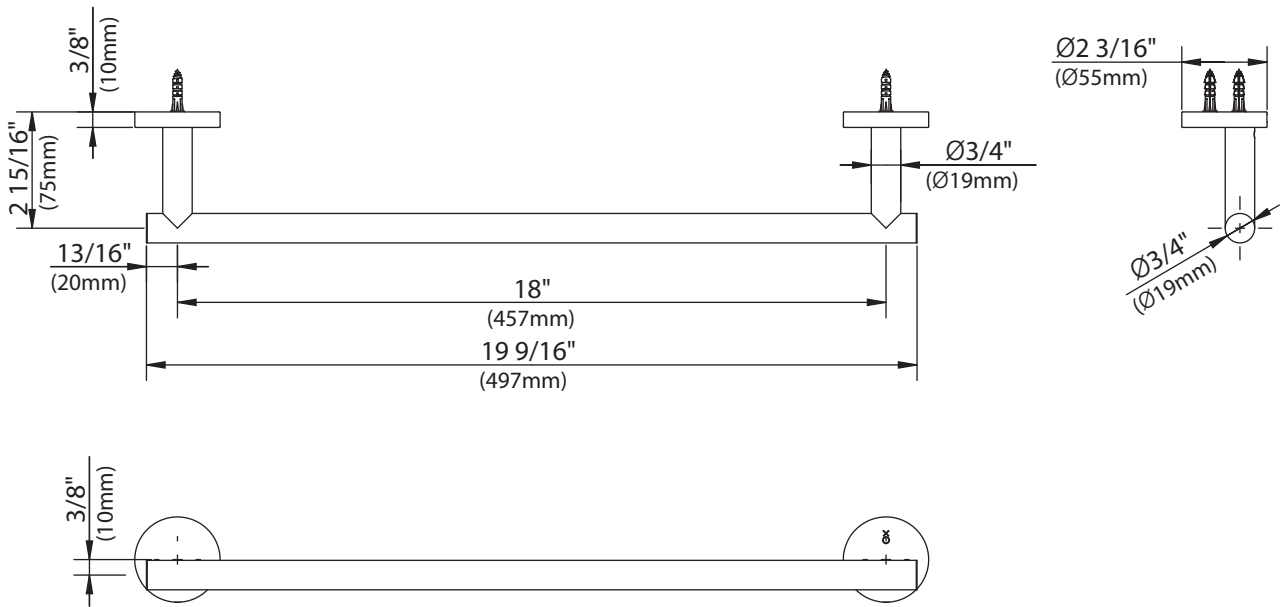

LEFROY BROOKS

1 8 2 8 T R O U T M A N S T R E E T
R I D G E W O O D N E W Y O R K N Y 1 1 3 8 5 U S A
T: +1(718) 302 5292 F: +1(718) 302 4177

X1-3001

18" TOWEL RAIL

DIMENSIONAL DATA SHEET

DATE: 29 July 2010

No: B9601100

©COPYRIGHT 2009. CHRISTO LEFROY BROOKS. ALL RIGHTS RESERVED.

DIMENSIONS IN INCHES & MILLIMETRES

WHILST EVERY EFFORT IS MADE TO ENSURE THE ACCURACY OF THESE DATA SHEETS THEY ARE SUBJECT TO CHANGE WITHOUT NOTICE AS PART OF THE COMPANY'S PRODUCT DEVELOPMENT PROCESS

X1-3001

18" TOWEL RAIL

- 1 Escutcheon - right (240303C)
- 2 Rail assembly (250374)
- 3 Set screw (053009)
- 4 Fixing kit (290033)
- 5 Screw (008711)
- 6 Escutcheon - left (240303H)
- 7 Adaptor (259120)
- 8 Screw (008005)
- 9 Allen key (031000)