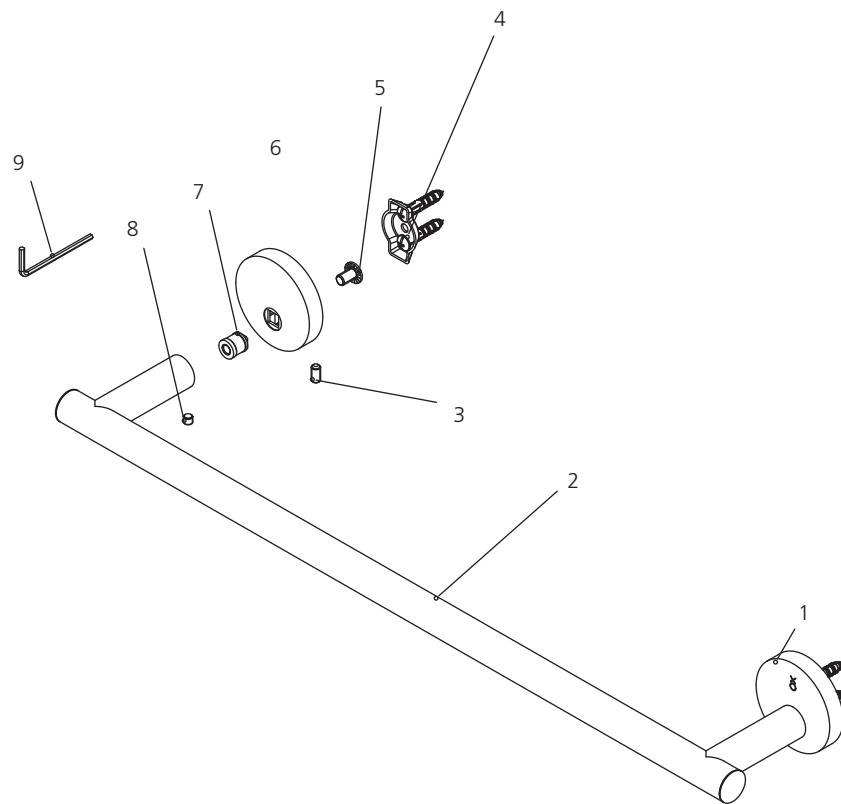

LEFROY BROOKS

1 8 2 8 T R O U T M A N S T R E E T
R I D G E W O O D N E W Y O R K N Y 1 1 3 8 5 U S A
T: +1(718) 302 5292 F: +1(718) 302 4177

X1-3001

18" TOWEL RAIL

DIMENSIONAL DATA SHEET

DATE: 29 July 2010

No: B9601100

©COPYRIGHT 2009. CHRISTO LEFROY BROOKS. ALL RIGHTS RESERVED.

DIMENSIONS IN INCHES & MILLIMETRES

WHILST EVERY EFFORT IS MADE TO ENSURE THE ACCURACY OF THESE DATA SHEETS THEY ARE SUBJECT TO CHANGE WITHOUT NOTICE AS PART OF THE COMPANY'S PRODUCT DEVELOPMENT PROCESS

X1-3001

18" TOWEL RAIL

- 1 Escutcheon - right (240303C)
- 2 Rail assembly (250374)
- 3 Set screw (053009)
- 4 Fixing kit (290033)
- 5 Screw (008711)
- 6 Escutcheon - left (240303H)
- 7 Adaptor (259120)
- 8 Screw (008005)
- 9 Allen key (031000)